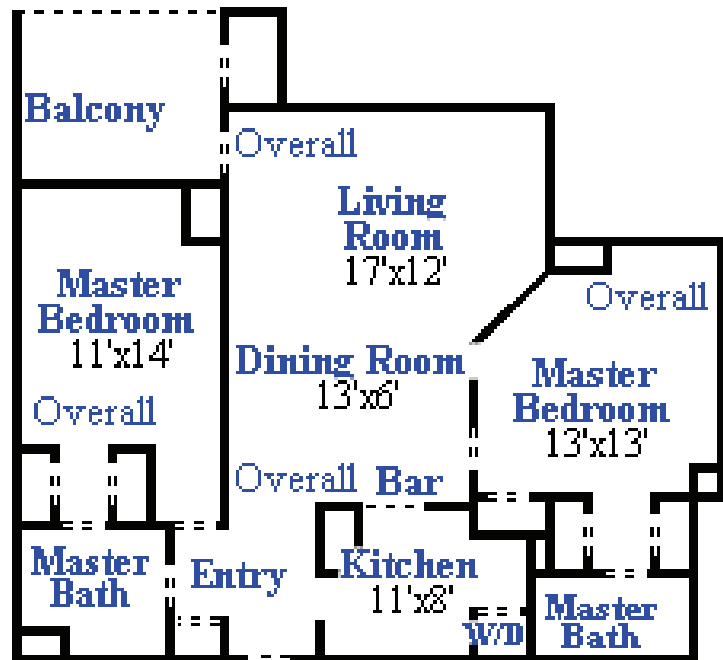

10101 Grosvenor Place
North Bethesda, MD 20852

Edwards Model
1,200 finished square feet
Unit 1606

Copyright © Mouse On House ©, Inc.

View

Copyright © Mouse On House ©, Inc.