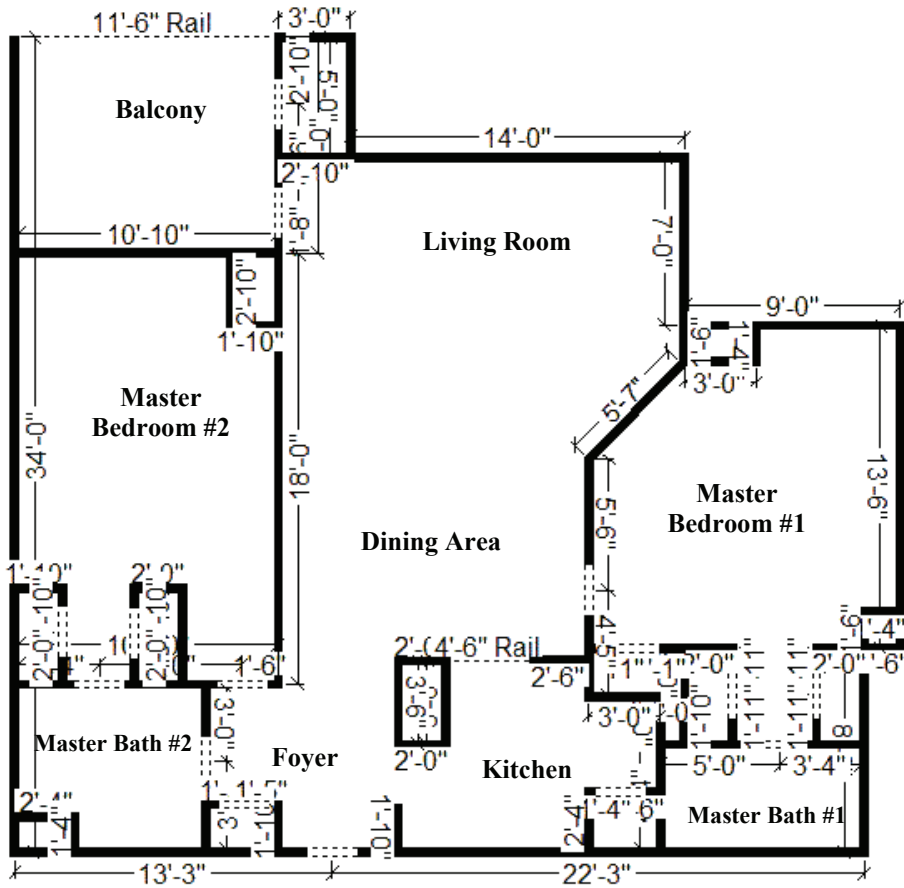

10101 Grosvenor Place
North Bethesda, MD 20852

Edwards Model
1,200 finished square feet
Unit 1606

Copyright © Mouse On House ©, Inc.

View

Copyright © Mouse On House ©, Inc.